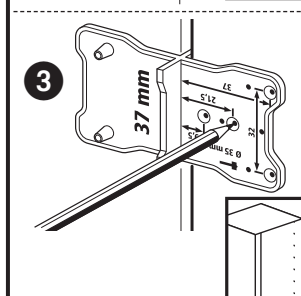

# System 32 mm

max.  
1.600  
RPM

CV

wolcraft® GmbH  
Wolff-Str. 1  
D-56746 Kempenich  
Germany  
www.wolcraft.com