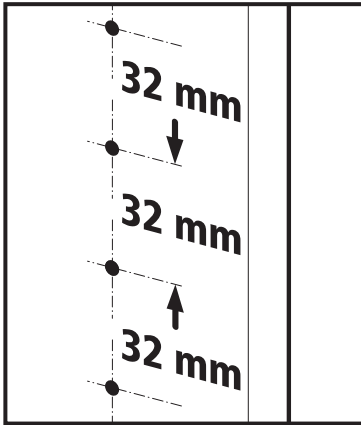

# System 32 mm

max.  
1.600  
RPM

CV

wolcraft® GmbH  
Wolff-Str. 1  
D-56746 Kempenich  
Germany  
www.wolcraft.com