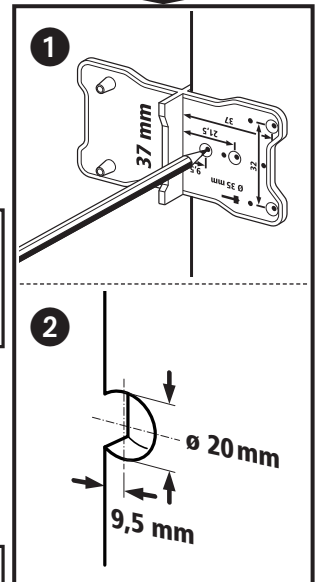

# System 32 mm

max.  
1.600  
RPM

CV

wolcraft® GmbH  
Wolff-Str. 1  
D-56746 Kempenich  
Germany  
www.wolcraft.com