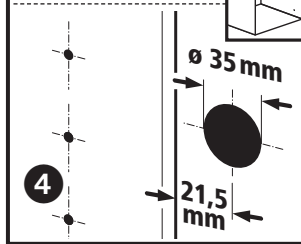

# System 32 mm

max.  
1.600  
RPM

CV

wolcraft® GmbH  
Wolff-Str. 1  
D-56746 Kempenich  
Germany  
www.wolcraft.com