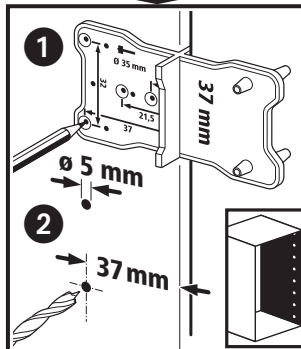

# System 32 mm

max.  
1.600  
RPM

CV

wolcraft® GmbH  
Wolff-Str. 1  
D-56746 Kempenich  
Germany  
www.wolcraft.com