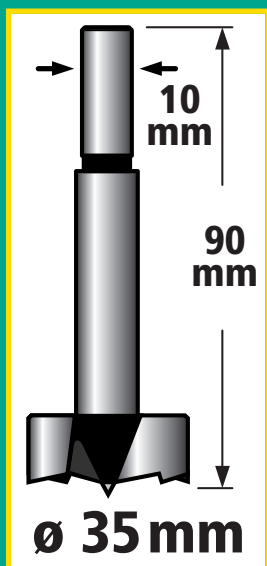

# System 32 mm

max.  
1.600  
RPM

CV

wolcraft® GmbH  
Wolff-Str. 1  
D-56746 Kempenich  
Germany  
www.wolcraft.com